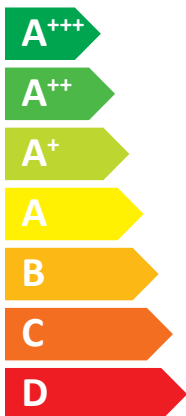

**ENERG**  
енергия · ενεργεια

Dimplex

SIW 11TES

**A<sup>++</sup>**

**A**

Two icons showing sound power levels: a speaker inside a house icon labeled **43 dB** and a speaker outside a house icon labeled **00 dB**. In the background, a map of Europe is shown with various shades of blue.

A legend for power consumption with three colored squares: dark blue labeled **09 kW**, medium blue labeled **09 kW**, and light blue labeled **09 kW**.