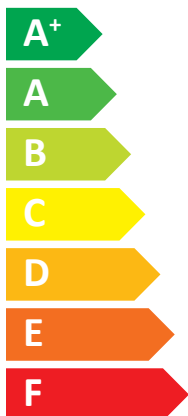

**ENERG**  
енергия · ενεργεια

Dimplex

SIW 11TES

**A<sup>++</sup>**

**A**

Two icons showing sound power levels: a speaker inside a house icon labeled **43 dB** and a speaker outside a house icon labeled **00 dB**. In the background, a map of Europe is shown with various shades of blue.

A legend for power consumption with three colored squares: dark blue labeled **09 kW**, medium blue labeled **09 kW**, and light blue labeled **09 kW**.