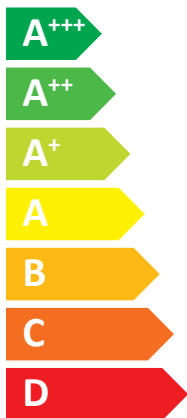

ENERG
енергия · ενεργεια

Dimplex

SIW 8TES

A⁺⁺

A

Two icons showing sound power levels: a speaker icon with '42 dB' and a house icon with '00 dB'. Below them is a map of Europe with various regions shaded in different shades of blue.

A legend for power consumption with three colored squares: dark blue for '07 kW', medium blue for '07 kW', and light blue for '07 kW'.