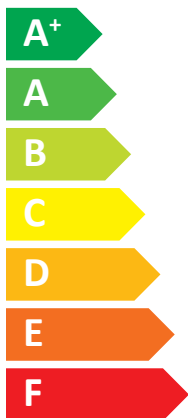

ENERG
енергия · ενεργεια

Dimplex

SIW 8TES

A⁺⁺

A

Two icons showing sound power levels: a speaker icon with '42 dB' and a house icon with '00 dB'. Below them is a map of Europe with various regions shaded in different shades of blue.

A legend for power consumption with three colored squares: dark blue for '07 kW', medium blue for '07 kW', and light blue for '07 kW'.