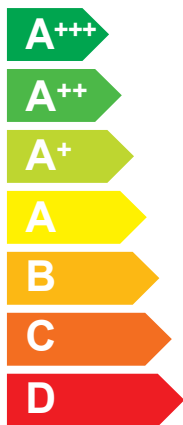

ENERG

енергия · ενεργεια

3301896

ARISTON

NIMBUS COMPACT 80 S-T NET R32

A++

A+

Two icons showing sound power levels. The top icon shows a speaker inside a house with the value **39 dB**. The bottom icon shows a speaker outside a house with the value **56 dB**.